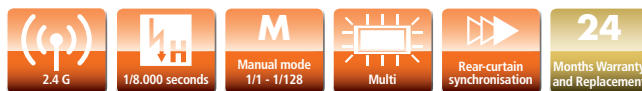

Professional 2.4GHz Wireless Flash Trigger

- ▶ Wireless 2.4 GHz transmitter for Pro Flash Unit 56F for Sony
- ▶ Wireless 2.4 GHz communication distance up to 50 m
- ▶ High speed synchronization up to 1/8.000 sec.
- ▶ Supports up to 4 groups with different flash ratio