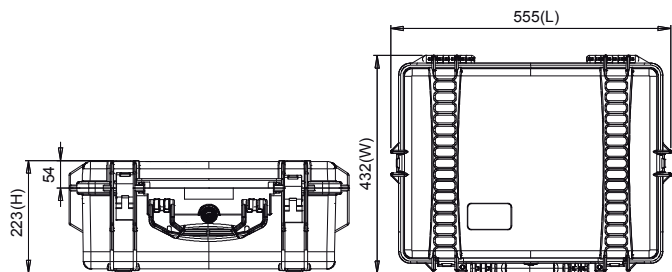

TECHNICAL FEATURES

Dimension:

internal dimension 492x366x202(mm) - 19.37x14.41x7.95(in)
external dimension 555x432x223(mm) - 21.85x17.01x8.78(in)

lid: 47(mm) - 1.85(in) bottom: 155(mm) - 6.10(in)

Weight:

empty: 4,25kg - 9.37lbs
with cubed foam: 5,05kg - 11.13lbs

Temperature rating:

Minimum Maximum
-40°C -40°F +80°C +176°F

TECHNICAL DRAWING

HPRC®

Plaber s.r.l. - HPRC cases

Via Div Trentina, 10
I-36061 Bassano del Grappa
Vicenza - Italy

Tel +39 0424 809150
Fax +39 0424 808548